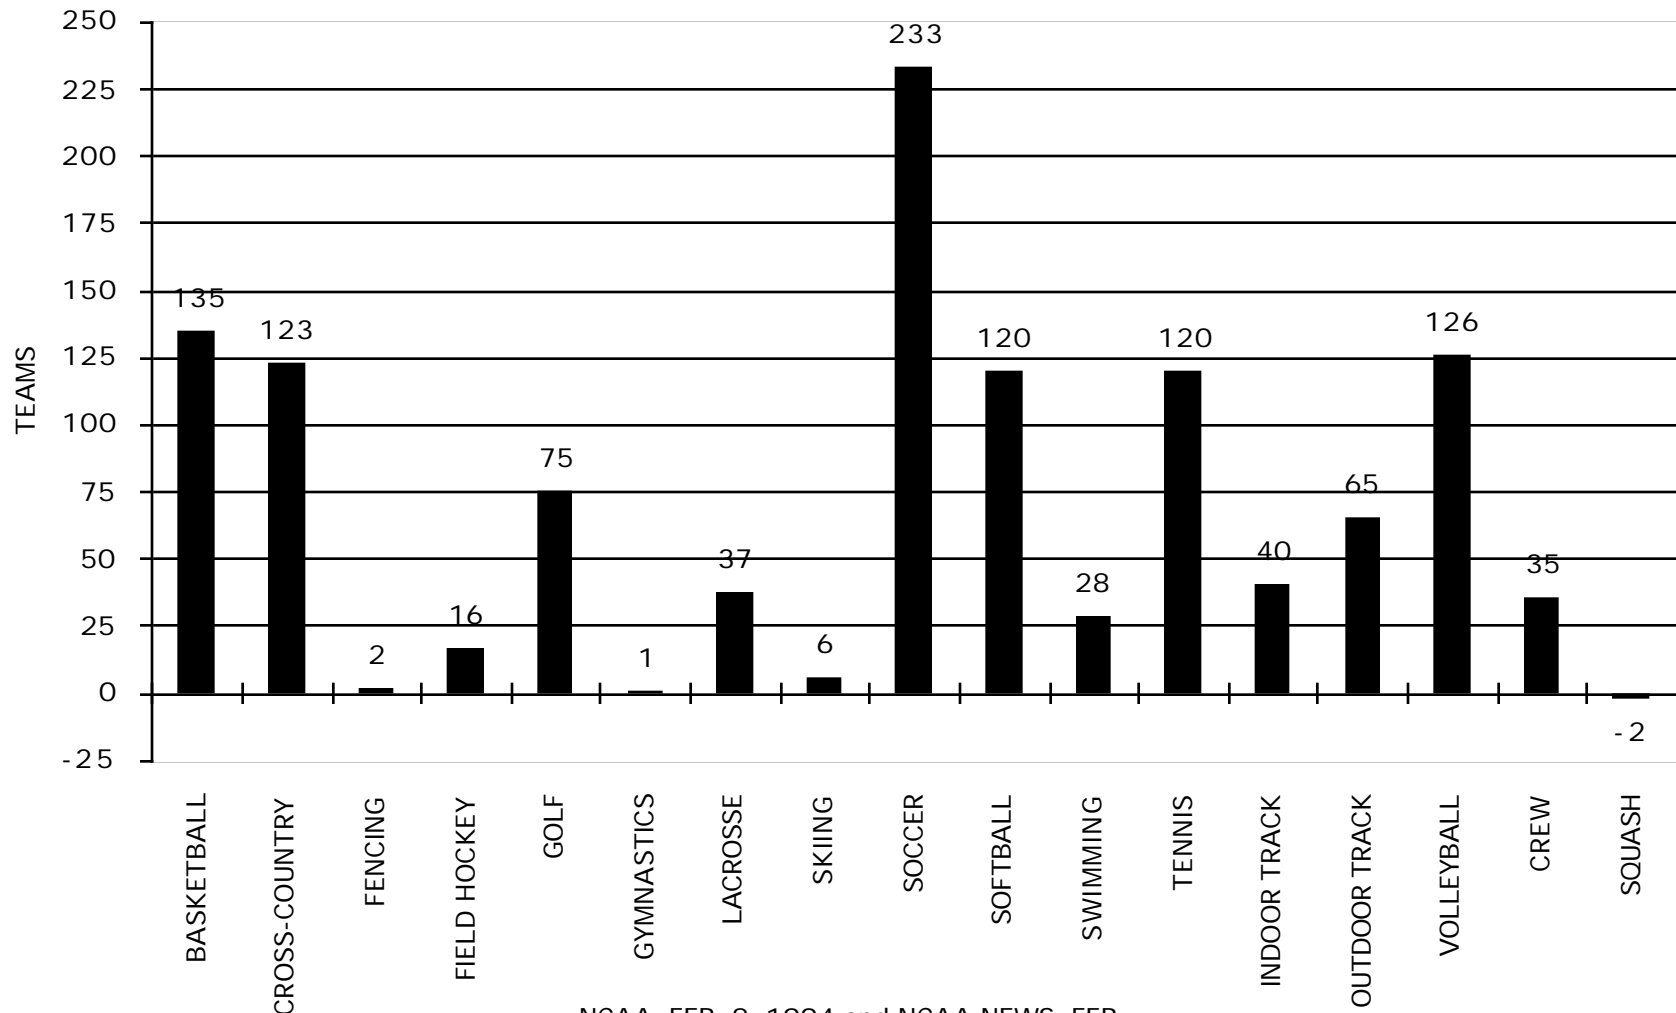

# CHANGES IN NCAA WOMEN'S TEAMS FROM 1992-93 TO 1995-96

ALL DIVISIONS

NCAA: FEB. 8, 1994 and NCAA NEWS: FEB.  
24, 1997