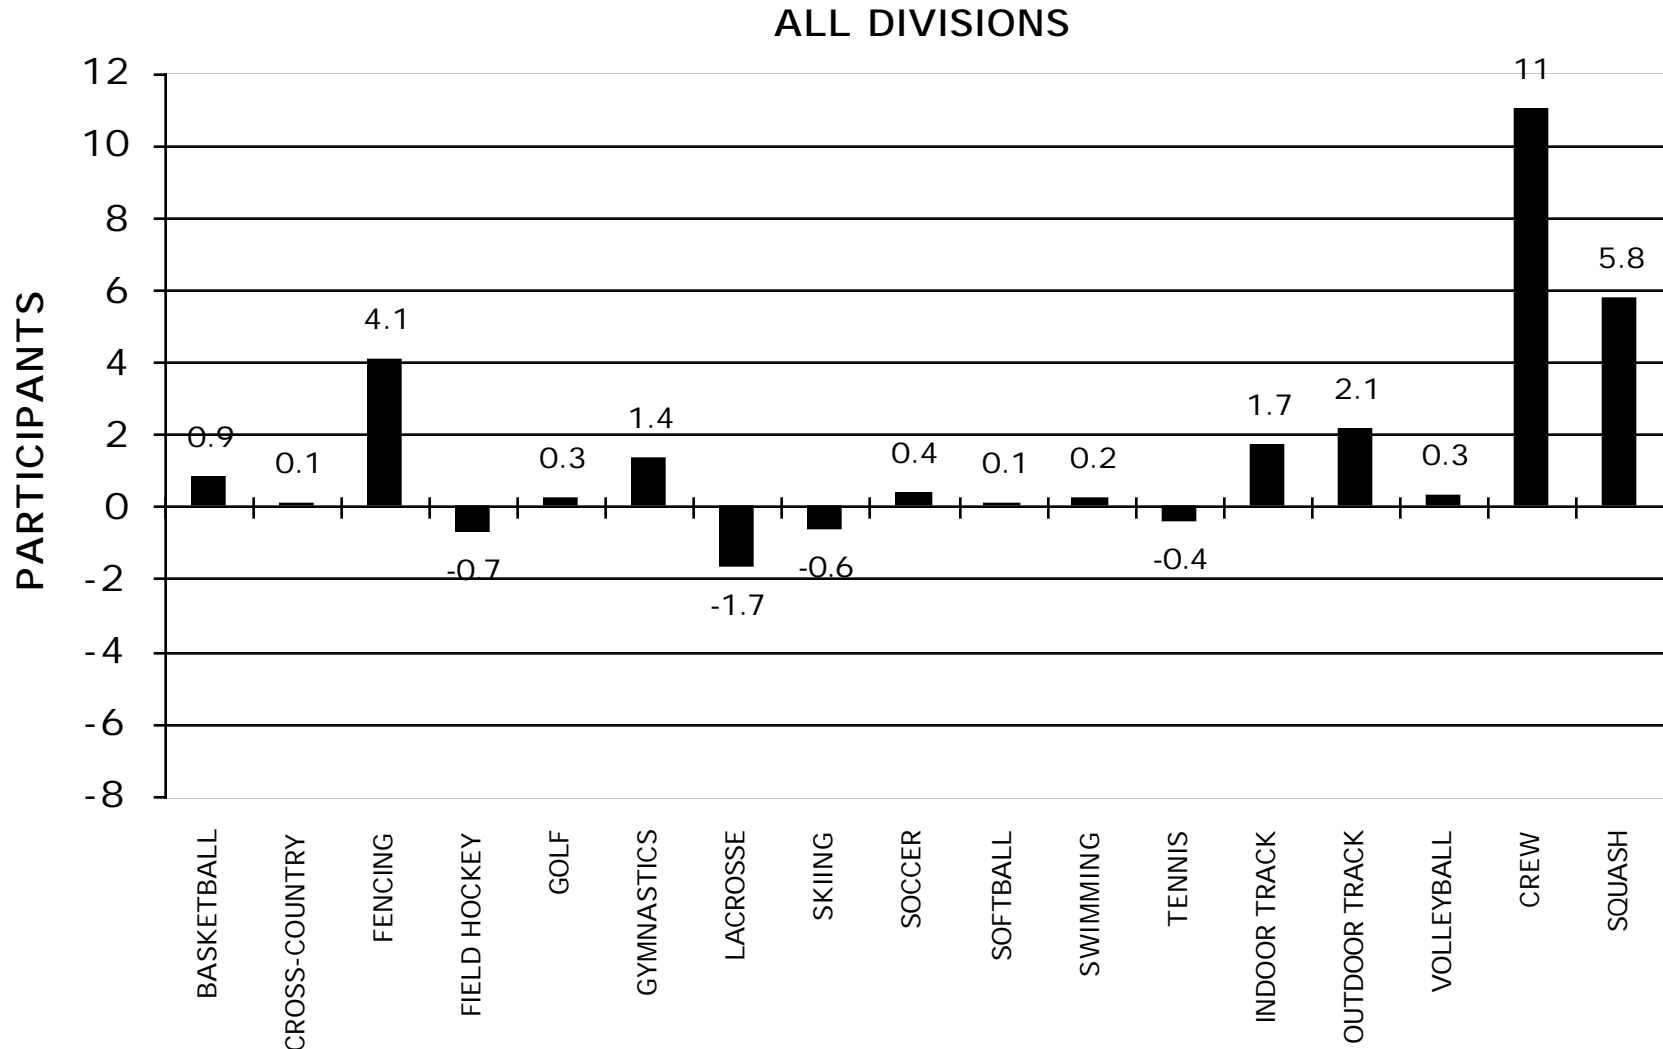

CHANGES IN NCAA WOMEN'S SQUAD SIZES FROM 1992-93 TO 1995-96

NCAA: FEB. 8, 1994 and NCAA NEWS FEB.