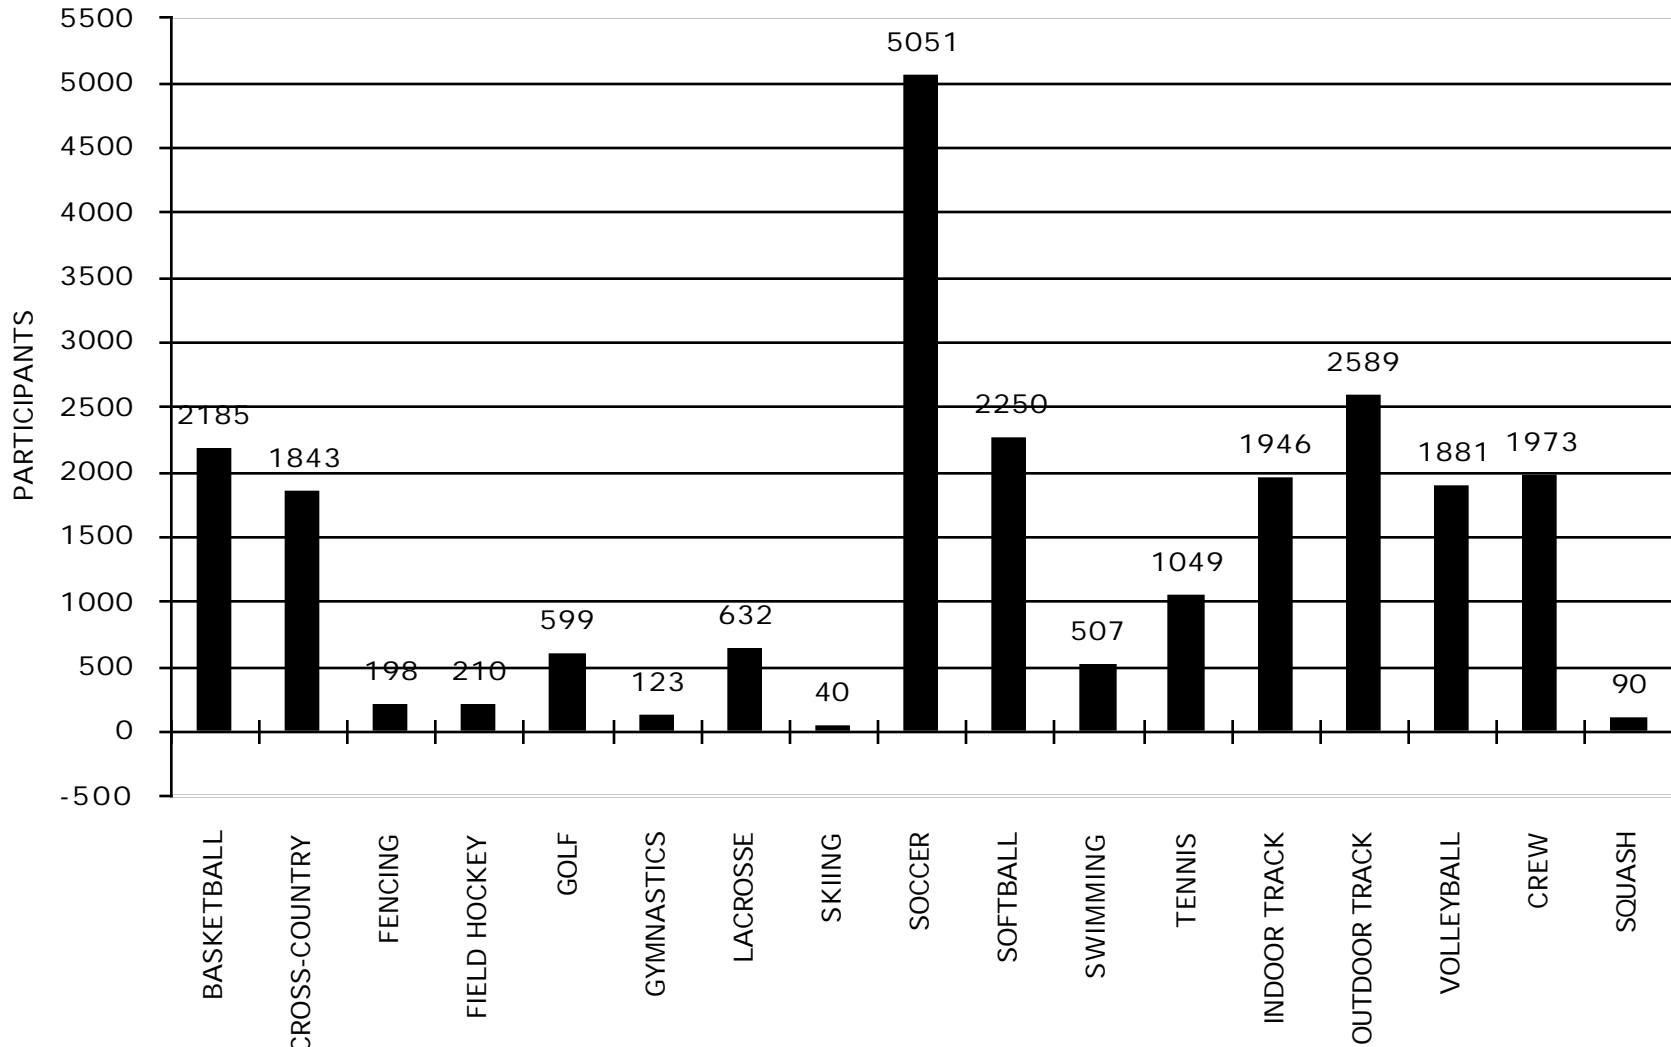

# CHANGES IN NCAA WOMEN'S PARTICIPANTS FROM 1992-93 TO 1995-96

## ALL DIVISIONS

NCAA: FEB. 8, 1994 and NCAA NEWS: