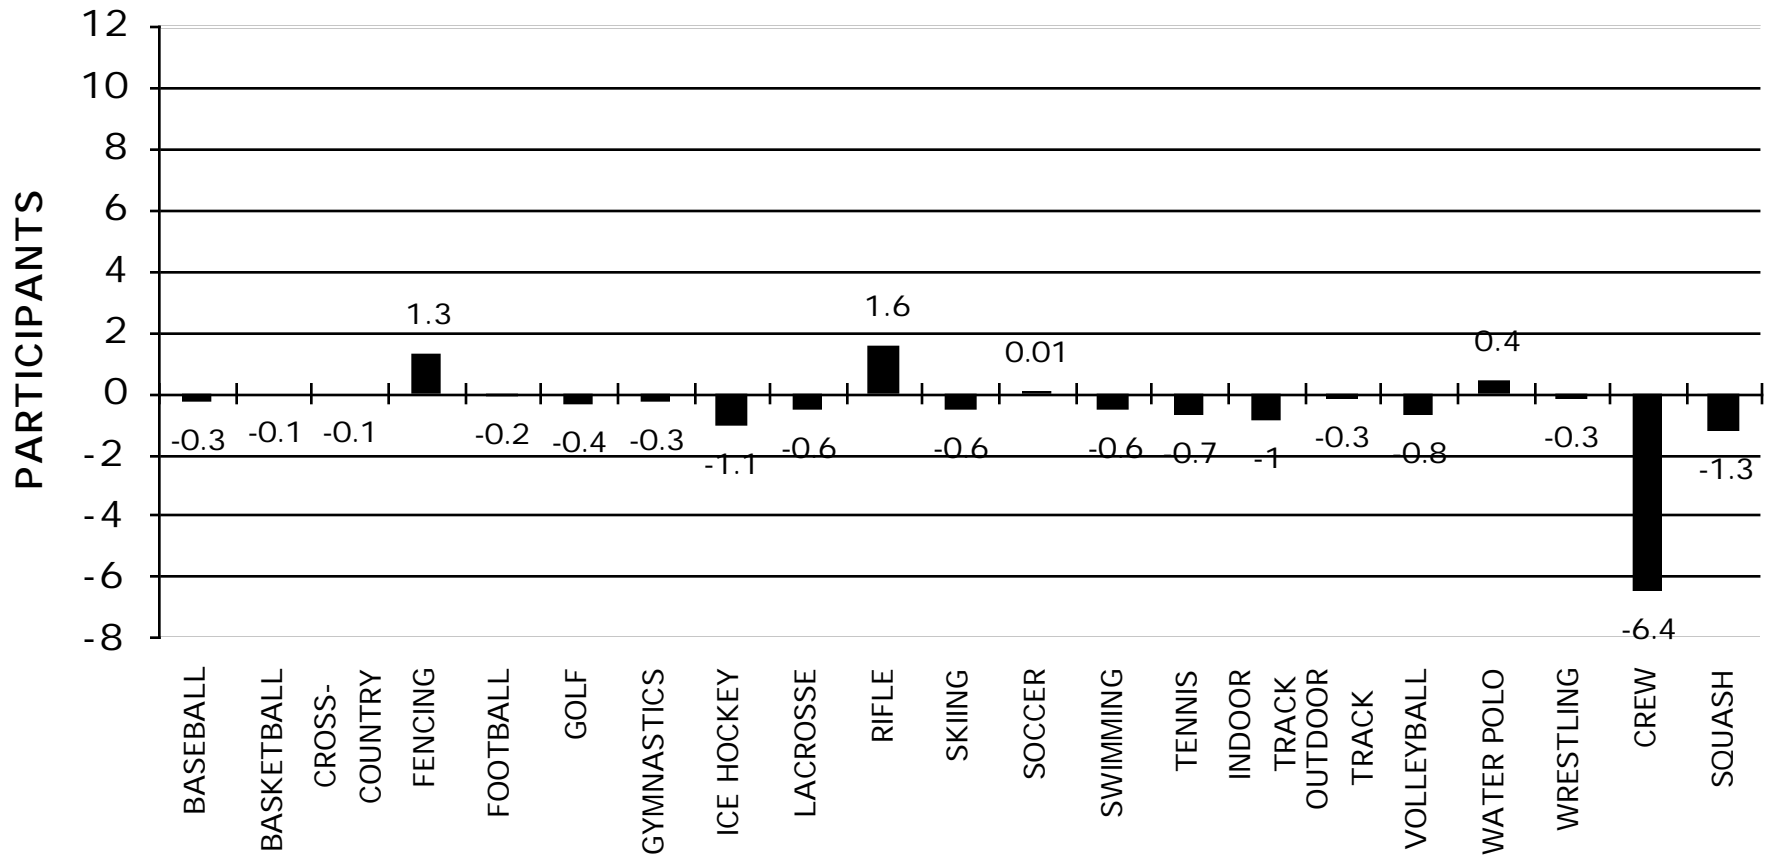

CHANGES IN NCAA MEN'S SQUAD SIZES FROM 1992-93 TO 1995-96

ALL DIVISIONS

NCAA: FEB. 8, 1994 and FEB. 24, 1997